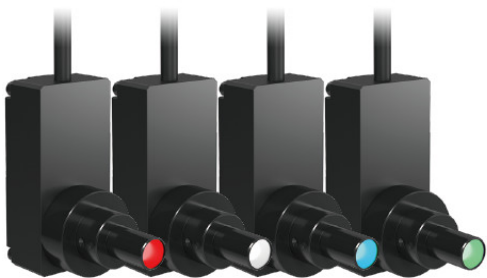

## TELECENTRIC LENSES

Vision Light Tech offers a wide range of telecentric lenses supporting a wide variety of applications.

Dimension measuring, recognition, mounting, alignment, and/or inspection. Our lenses enable high contrast, high resolution and low distortion imaging.

## SIDE INPUT SPOTLIGHTS

Vision Light Tech also offers side input spotlights for your telecentric lens.

[Please find the HLV3 catalogue here](#)