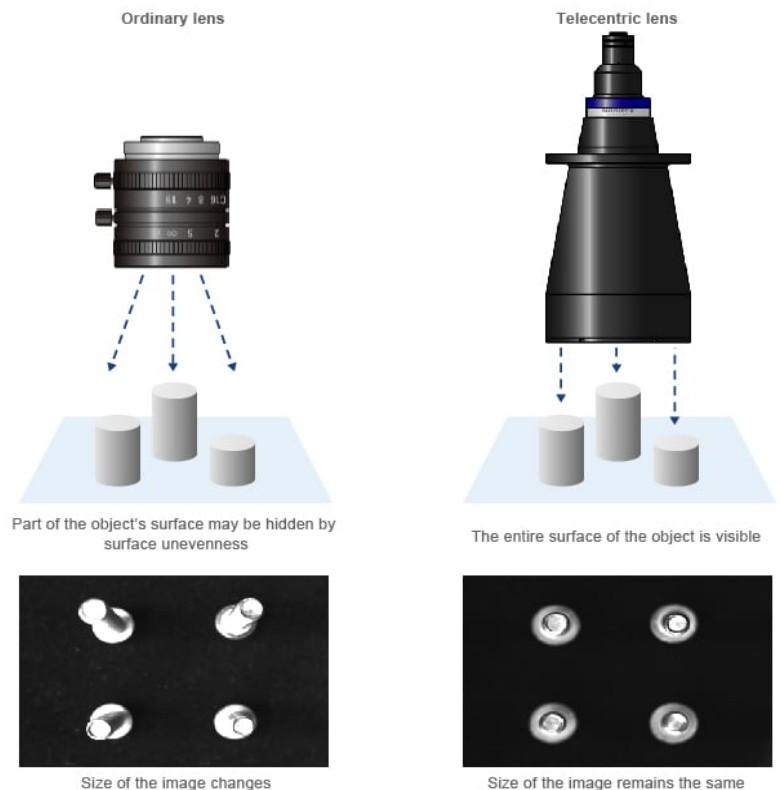

## TELECENTRIC LENSES

Vision Light Tech offers a wide range of telecentric lenses supporting a wide variety of applications.

Dimension measuring, recognition, mounting, alignment, and/or inspection. Our lenses enable high contrast, high resolution and low distortion imaging.

## SIDE INPUT SPOTLIGHTS

Vision Light Tech also offers side input spotlights for your telecentric lens.

[Please find the HLV3 catalogue here](#)